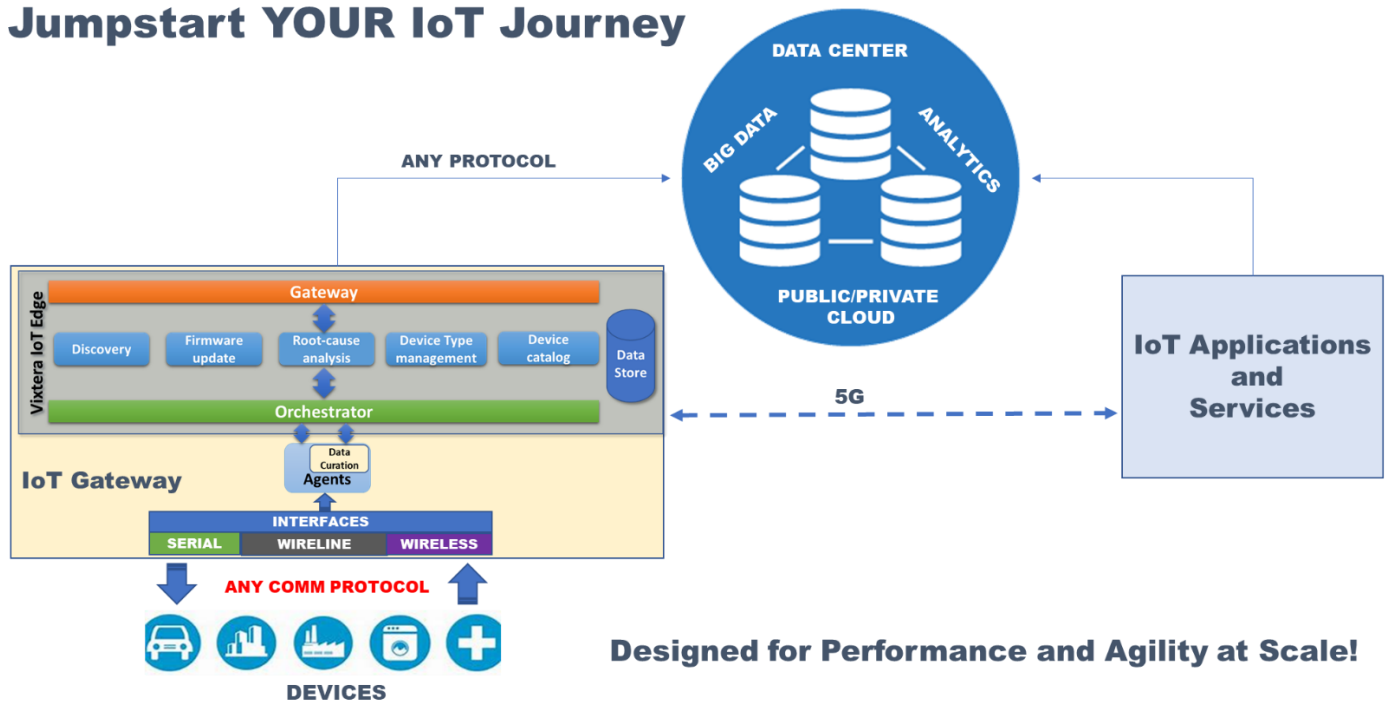

INTELLIGENCE AT THE EDGE PRESENTS IoT GATEWAYS WITH THE OPPORTUNITY TO THRIVE

Hey Enterprises and VARs!

Gateways are tying up THINGS together making them essential elements of the IoT ecosystem. They aggregate data from and secure communications to devices via array of its interfaces while sending data downstream for further processing and actions. However, despite its great virtues, IoT gateways are missing critical mass of intelligence at the edge delivering quick-n-easy device onboarding, data curation and instant analysis, especially in the data intensive industrial environment.

Jumpstart YOUR IoT Journey

Designed for Performance and Agility at Scale!

Vixtera IIoT Edge patented software radically improves IoT gateways capabilities at the edge while equipping users with critically important features, solutions and actions. It allows ubiquitous connectivity and complete control of devices whereas helping to derive relevant data, close to action, granularly, in pre-defined way, providing ability to supply structured data for variety of analysis.

The Edge accurately pinpoints a problem in real time, using it to deliver reliable source for AI/ML modeling, thus, driving consistently-good quality data for predictive applications and services.

Vixtera is developing IIoT edge software and delivering integrated solutions for industrial mission-critical applications.